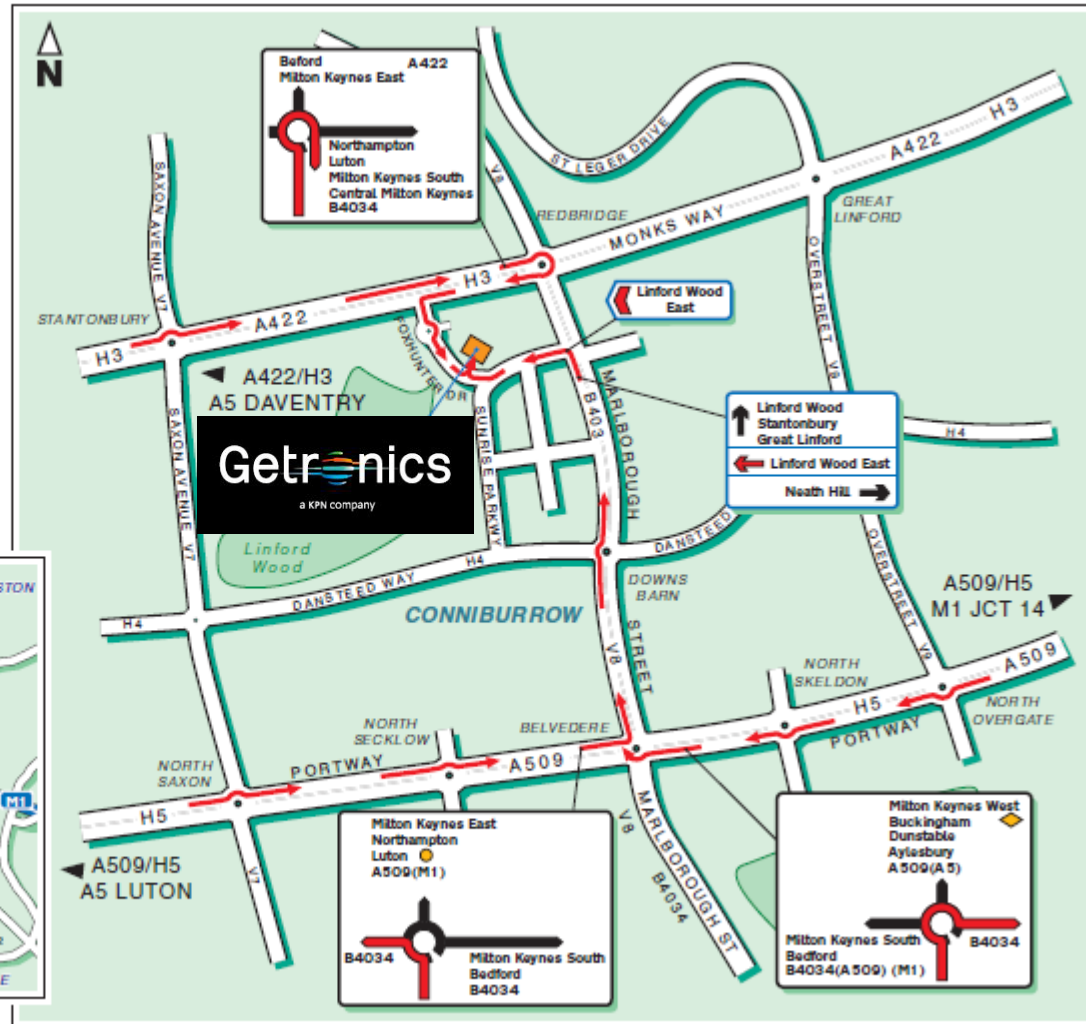

Getronics

a KPN company

Getronics UK
Foxhunter Drive
Linford Wood
Milton Keynes
Bucks MK14 6GE

Tel: 0870 9068000
Fax: 01908 573200

© 2002 Give Way Ltd

Milton Keynes, Getronics UK Ltd, Foxhunter Drive, Linford Wood, Milton Keynes, MK14 6GE.
Tel: 0870 906 8000